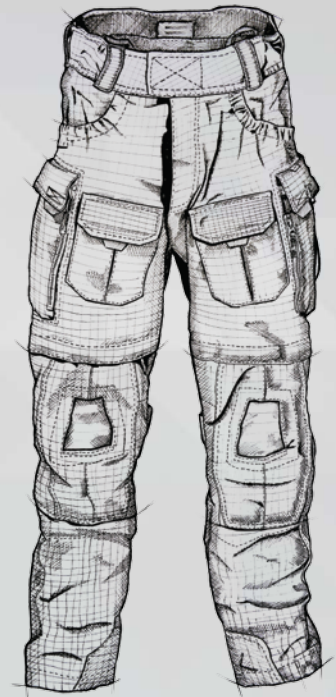

PERFECT FREEDOM OF MOVEMENT IS PROVIDED BY THE SPECIAL ANATOMICAL DESIGN OF THE TROUSERS WITHOUT THE NEED OF ELASTIC FABRIC PARTS.

THE TROUSERS ARE EQUIPPED WITH TWO EXTERNAL KNEE POCKETS, ALLOWING INSERTION OF ALL AVAILABLE TYPES OF KNEE PADS, INCLUDING CRYE PRECISION® KNEE PADS. THIS SOLUTION IS PATENTED BY CRYE PRECISION AND 4M'S OMEGA PANTS ARE LICENSED FOR ITS USE.

■ EASY ACCESS TO THE CONTENTS OF CARGO POCKETS IN VARIOUS BODY POSITIONS VIA ZIPPERS ON THE TOP AND SIDE OF THE POCKET

■ MAGAZINE ORGANIZER IN CARGO POCKET AS STANDARD FEATURE OF THE OMEGA PANTS

■ FRONT THIGH POCKETS

■ POCKETS ERGONOMICALLY DESIGNED FOR DRIVING, COMBAT AND SERVICE DEPLOYMENT

■ LARGE BACK POCKETS WITH ZIPPERS

- INTEGRATED REAR POCKETS FOR POCKET KNIFE, MORPHINE APPLICATOR, ETC.
- ANTI-ABRASION REINFORCEMENT AROUND THE ANKLES
- LENGTH ADJUSTMENT WITH ELASTIC BAND AND KNEE VELCRO FLAPS FOR CORRECT POSITIONING OF KNEE PADS
- REINFORCED WAIST LOOPS
- PANTS WAIST SECURED WITH VELCRO CLOSURE AND ZIPPER
- SOFT FLEECE LINING INSIDE OF THE WAIST FOR INCREASED COMFORT
- DISCREET VENTILATION HOLES ON INSIDE OF THIGHS AND POCKETS HELP DRAIN WATER